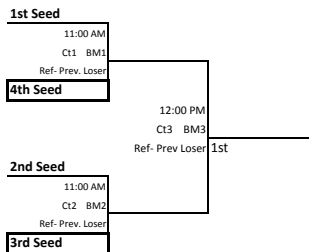

Round 3

Sunday

Gold Bracket

Silver Bracket

Bronze Bracket

Copper Bracket

Nickel Bracket

Titanium Bracket

A solid box around your team indicates you provide the work crew for the previous match.

17's Division

9 Teams

Saturday 2:30 pm start time@ Carpe Diem Volleyball 1010 Front Ave NW, Grand Rapids, MI 49504