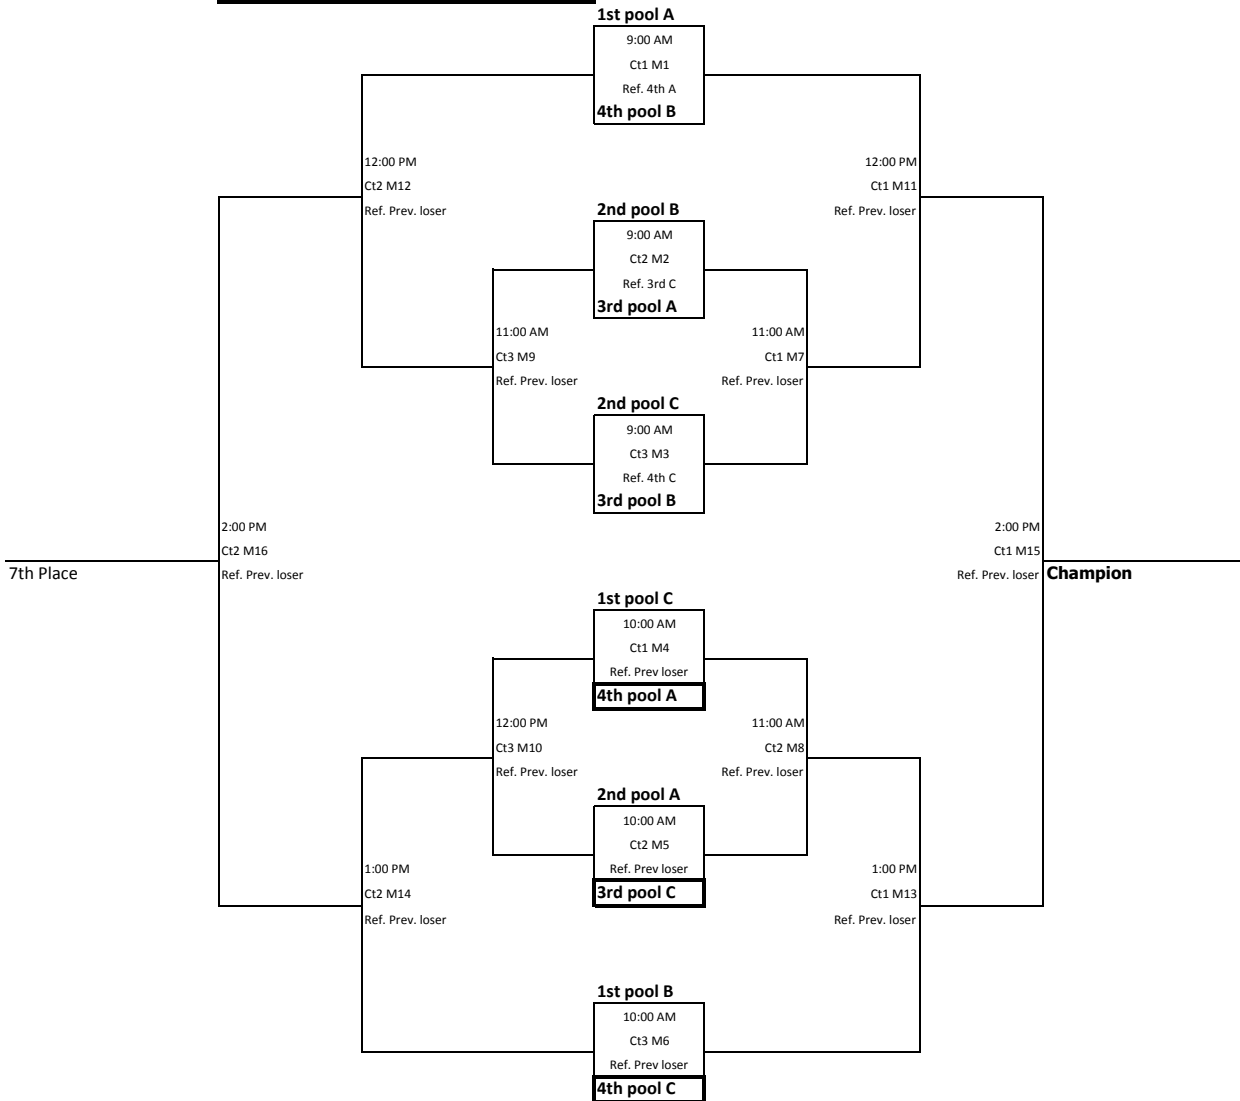

12's Division

12 Teams

Saturday 8:00 am start time@ Elite Sports Center - Warren, 6881 Chicago Road, Warren, MI 48092 (586) 264-3101

Round 1
8:00 AM

Pool A Ct1	Pool B Ct2	Pool C Ct3
1. MiElite 12 Red	1. SiSu 12 Diamond	1. MiElite 12 Bk
2. FarOut 12 Pink	2. MVA 12 Johnson	2. MVA 12 Breuker
3. HVVC 12 A2 Bl	3. MiElite 12 White	3. Tops 12
4. MiElite 11 Bk	4. TVO 12 Marti	4. MiElite 11 Red

Play Schedule	Time
1 vs 3	4 refs 8:00 AM
2 vs 4	3 refs 9:00 AM
1 vs 4	2 refs 10:00 AM
2 vs 3	1 refs 11:00 AM
3 vs 4	2 refs 12:00 PM
1 vs 2	4 refs 1:00 PM

Sunday @ Novi 42350 Grand River Ave Novi MI 48375

Gold Bracket

Round 2

A solid box around your team indicates you provide the work crew for the previous match.