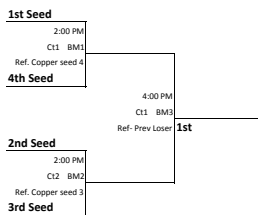

Bronze Bracket