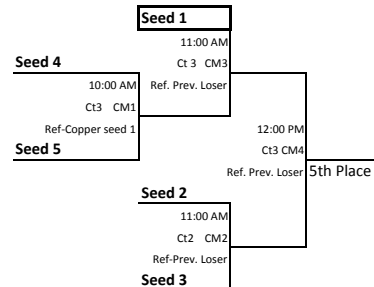

Sunday

Round 3

Gold Bracket @ ISO

Silver Bracket @ ISO

Bronze Bracket @ Carpe Diem

Copper Bracket @ Carpe Diem

A solid box around your team indicates you provide the work crew for the previous match.

14's Division

40 Teams

Saturday 8:00 am or 2:30 pm start time@ MVP Fieldhouse 5449 28th Street Ct, Grand Rapids, MI 49546

Two Divisions: Red Division has 24 Teams, Blue Division has 16 Teams

Red Division

Round 1
8:00 AM