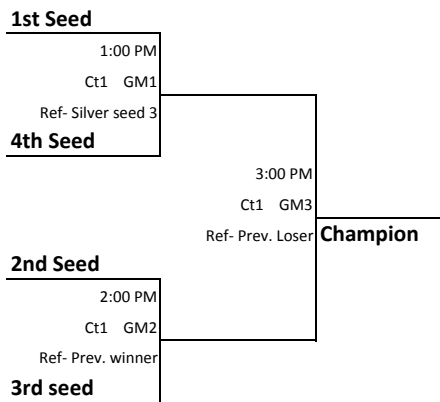

18's Division

8 Teams

Saturday 2:30 pm start time@ Inside Out Volleyball 3367 Hoyt St, Muskegon MI 49444

Round 1
2:30 PM

PoolA Ct 1	Pool B ct 2
1.Match Point 17	1.MiElite 18 Red
2. GTAVC 18	2. Tornadoes 18
3.MVA McKee	3. ISO 18 Red
4. Carpe Diem 18	4.Saints 18

Play Schedule		Time
1 vs 3	4 refs	2:30 PM
2 vs 4	3 refs	3:30 PM
1 vs 4	2 refs	4:30 PM
2 vs 3	1 refs	5:30 PM
3 vs 4	2 refs	6:30 PM
1 vs 2	4 refs	7:30 PM

Sunday @ Inside Out Volleyball

Round 2

Challenge Matches

Time	Ct #	Team	vs	Team	Ref	New Seed	
						Winner	Loser
12:00 PM	1	1st pool A	vs	4th pool B	4th pool A	Gold 1	Silver 3
1:00 PM	2	1st pool B	vs	4th pool A	Prev. Loser	Gold 2	Silver 4
1:00 PM	3	2nd pool B	vs	3rd pool A	Prev. Loser	Gold 3	Silver 1
12:00 PM	2	2nd pool A	vs	3rd pool B	3rd pool A	Gold 4	Silver 2

Round 3
Sunday

Gold Bracket