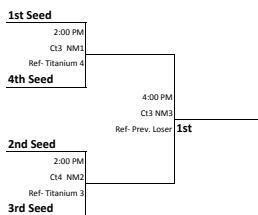

Nickel Bracket