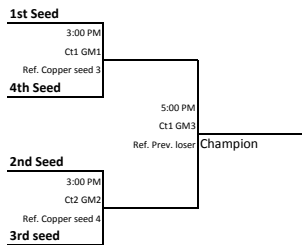

Round 3

Sunday

Gold Bracket

Silver Bracket

Bronze Bracket

Copper Bracket

A solid box around your team indicates you provide the work crew for the previous match.

14's Division

Saturday 2:30 pm start time@ MVP Fieldhouse 5449 28th Street Ct, Grand Rapids, MI 49546

Blue Division

MVP Field House			
Pool A Ct2	Pool B Ct3	Pool C Ct4	Pool D Ct5
1. MIElite 14 Ruby	1. MIElite 14 Pearl	1. Farout 14 Blue	1. Acer 14-1
2. Farout 14 Trq	2. Sisu 14 Crushers	2. MVA 14 kulak	2. MVA 13 Kulfan
3. MIElite 14 Gray	3. DF GR14 Bulthuis	3. Shoreline Magic14	3. TVO 14 Dana
4. MVA 13 Scanlon	4. MVA 13 Bethe	4. MIElite 14 White	4. Sisu 14 Lightning

Round 1
2:30 PM

Play Schedule	Time
1 vs 3	4 refs 2:30 PM
2 vs 4	3 refs 3:30 PM
1 vs 4	2 refs 4:30 PM
2 vs 3	1 refs 5:30 PM
3 vs 4	2 refs 6:30 PM
1 vs 2	4 refs 7:30 PM

Round 2

Sunday

Challenge Matches

Time	Ct #	Team	vs	Team	Ref	Winner	Loser	New Seed
1:00 PM	1	1st pool A	vs	2nd pool B	4th pool B	Gold 1	Silver 3	
1:00 PM	2	1st pool B	vs	2nd pool A	4th pool A	Gold 2	Silver 4	
1:00 PM	3	1st pool C	vs	2nd pool D	4th pool D	Gold 3	Silver 2	
1:00 PM	4	1st pool D	vs	2nd pool C	4th pool C	Gold 4	Silver 1	
2:00 PM	1	3rd pool A	vs	4th pool B	Prev. Loser	Bronze 1	Copper 3	
2:00 PM	2	3rd pool B	vs	4th pool A	Prev. Loser	Bronze 2	Copper 4	
2:00 PM	3	3rd pool C	vs	4th pool D	Prev. Loser	Bronze 3	Copper 1	
2:00 PM	4	3rd pool D	vs	4th pool C	Prev. Loser	Bronze 4	Copper 2	

Round 3

Sunday

Gold Bracket

Silver Bracket

Bronze Bracket

Copper Bracket

A solid box around your team indicates you provide the work crew for the previous match.

15's Division