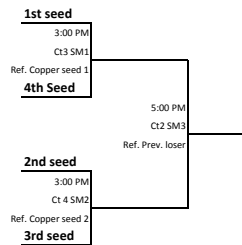

Round 3

Sunday

Gold Bracket

Silver Bracket

Bronze Bracket

Copper Bracket

A solid box around your team indicates you provide the work crew for the previous match.

14's Division

Saturday 2:30 pm start time@ MVP Fieldhouse 5449 28th Street Ct, Grand Rapids, MI 49546

Blue Division

MVP Field House			
Pool A Ct2	Pool B Ct3	Pool C Ct4	Pool D Ct5
1. MIElite 14 Ruby	1. MIElite 14 Pearl	1. Farout 14 Blue	1. Acer 14-1
2. Farout 14 Trq	2. Sisu 14 Crushers	2. MVA 14 kulak	2. MVA 13 Kulfan
3. MIElite 14 Gray	3. DF GR14 Bulthuis	3. Shoreline Magic14	3. TVO 14 Dana
4. MVA 13 Scanlon	4. MVA 13 Bethe	4. MIElite 14 White	4. Sisu 14 Lightning

Round 1
2:30 PM

Play Schedule	Time
1 vs 3	4 refs 2:30 PM
2 vs 4	3 refs 3:30 PM
1 vs 4	2 refs 4:30 PM
2 vs 3	1 refs 5:30 PM
3 vs 4	2 refs 6:30 PM
1 vs 2	4 refs 7:30 PM

Round 2

Sunday

Challenge Matches

Time	Ct #	Team	vs	Team	Ref	Winner	Loser	New Seed
1:00 PM	1	1st pool A	vs	2nd pool B	4th pool B	Gold 1	Silver 3	
1:00 PM	2	1st pool B	vs	2nd pool A	4th pool A	Gold 2	Silver 4	
1:00 PM	3	1st pool C	vs	2nd pool D	4th pool D	Gold 3	Silver 2	
1:00 PM	4	1st pool D	vs	2nd pool C	4th pool C	Gold 4	Silver 1	
2:00 PM	1	3rd pool A	vs	4th pool B	Prev. Loser	Bronze 1	Copper 3	
2:00 PM	2	3rd pool B	vs	4th pool A	Prev. Loser	Bronze 2	Copper 4	
2:00 PM	3	3rd pool C	vs	4th pool D	Prev. Loser	Bronze 3	Copper 1	
2:00 PM	4	3rd pool D	vs	4th pool C	Prev. Loser	Bronze 4	Copper 2	

Round 3

Sunday

Gold Bracket

Silver Bracket

Bronze Bracket

Copper Bracket

A solid box around your team indicates you provide the work crew for the previous match.

15's Division