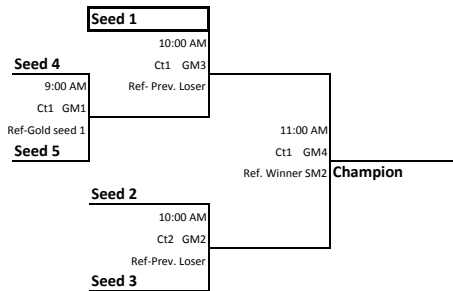

Gold Bracket

Round 2

A solid box around your team indicates you provide the work crew for the previous match.

13's Division

20 Teams

Saturday 8:00 am start time

* Inside Out Volleyball 3367 Hoyt St, Muskegon MI 49444

* Carpe Diem Volleyball 1010 Front Ave NW, Grand Rapids, MI 49504

Round 1
8:00 AM

Inside Out Volleyball		
PoolA Ct1	Pool B Ct2	Pool C Ct3
1. TVO 13 Dawn	1. ISO 13 BK	1. NAVY 13
2. Shoreline 13 Magic	2. Farout 13 Purple	2. DF GR 13 Lang..
3. MVA 13 DeVlieg	3. Carpe Diem 13L	3. SiSu 13 Lightning
4. Vibe 13	4. MVA 13 Start	4. Farout 13 Lavender

Sunday

Round 2

Challenge Matches @ ISO

Time	Ct #	Team	vs	Team	Ref	Winner	Loser
8:00 AM	1	1st pool D	vs	2nd pool C	2nd pool A	Gold 4	Silver 2
8:00 AM	2	1st pool E	vs	2nd pool D	2nd pool B	Gold 5	Silver 1
8:00 AM	3	1st pool A	vs	2nd pool E	1st pool C	Gold 1	Silver 5
9:00 AM	3	1st pool B	vs	2nd pool A	Prev. Loser	Gold 2	Silver 4
9:00 AM	2	1st pool C	vs	2nd pool B	Prev. Loser	Gold 3	Silver 3

Sunday

Round 3

Gold Bracket @ ISO

Silver Bracket @ ISO

Bronze Bracket @ Carpe Diem

Copper Bracket @ Carpe Diem

A solid box around your team indicates you provide the work crew for the previous match.

14's Division