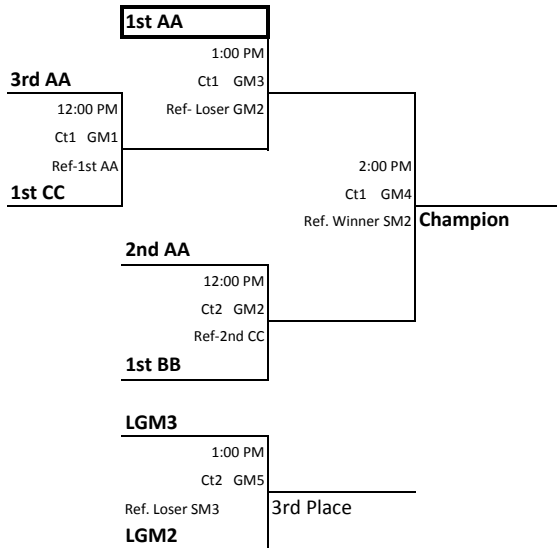

17's Division

9 Teams

Saturday 2:30 pm start time@ Carpe Diem Volleyball 1010 Front Ave NW, Grand Rapids, MI 49504

Round 1
2:30 PM

PoolA Ct 1	Pool B Ct2	Pool C Ct3
1. 212 Yellow	1. ISO 17 Red	1. DownRvr 17 Bk
2. Saints 17	2. Lapeer 17 Rubick	2. MVA 16 Panozzo
3. Lapeer 17 nebo	3. IVC 17 Lisa	3. Rapid Fire 16

Play Schedule		Time
1 vs 3	2 refs	2:30 PM
2 vs 3	1 refs	3:30 PM
1 vs 2	3 refs	4:30 PM

Round 2
5:30 PM

Pool AA	Pool BB	Pool CC
1. 1st A	1. 2nd C	1. 2nd B
2. 1st B	2. 3rd A	2. 2nd A
3. 1st C	3. 3rd B	3. 3rd C

Play Schedule		Time
1 vs 3	2 refs	5:30 PM
2 vs 3	1 refs	6:30 PM
1 vs 2	3 refs	7:30 PM

Sunday @ Carpe Diem

Round 3

Gold Bracket