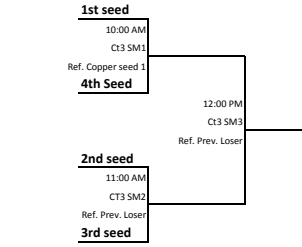

Round 3

Sunday

Gold Bracket

Silver Bracket

Bronze Bracket

Copper Bracket

A solid box around your team indicates you provide the work crew for the previous match.

14's Division

Saturday 2:30 pm start time@ MVP Fieldhouse 5449 28th Street Ct, Grand Rapids, MI 49546

Blue Division

MVP Field House			
Pool A Ct2	Pool B Ct3	Pool C Ct4	Pool D Ct5
1. MIElite 14 Ruby	1. MIElite 14 Pearl	1. Farout 14 Blue	1. Acer 14-1
2. Farout 14 Trq	2. Sisu 14 Crushers	2. MVA 14 kulak	2. MVA 13 Kulfan
3. MIElite 14 Gray	3. DF GR14 Bulthuis	3. Shoreline Magic14	3. TVO 14 Dana
4. MVA 13 Scanlon	4. MVA 13 Bethe	4. MIElite 14 White	4. Sisu 14 Lightning