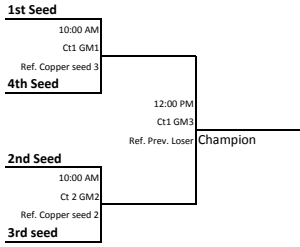

Round 3

Sunday

Gold Bracket

Silver Bracket

Bronze Bracket

Copper Bracket

A solid box around your team indicates you provide the work crew for the previous match.

14's Division

Saturday 2:30 pm start time@ MVP Fieldhouse 5449 28th Street Ct, Grand Rapids, MI 49546

Blue Division

MVP Field House			
Pool A Ct2	Pool B Ct3	Pool C Ct4	Pool D Ct5
1. MIElite 14 Ruby	1. MIElite 14 Pearl	1. Farout 14 Blue	1. Acer 14-1
2. Farout 14 Trq	2. Sisu 14 Crushers	2. MVA 14 kulak	2. MVA 13 Kulfan
3. MIElite 14 Gray	3. DF GR14 Bulthuis	3. Shoreline Magic14	3. TVO 14 Dana
4. MVA 13 Scanlon	4. MVA 13 Bethe	4. MIElite 14 White	4. Sisu 14 Lightning