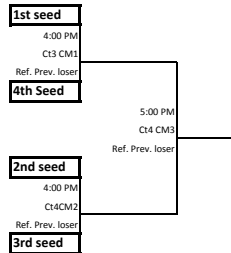

Saturday 2:30 pm start time@ MVP Fieldhouse 5449 28th Street Ct, Grand Rapids, MI 49546

Blue Division

MVP Field House			
Pool A Ct2	Pool B Ct3	Pool C Ct4	Pool D Ct5
1. MIElite 14 Ruby	1. MIElite 14 Pearl	1. Farout 14 Blue	1. Acer 14-1
2. Farout 14 Trq	2. Sisu 14 Crushers	2. MVA 14 kulak	2. MVA 13 Kulfan
3. MIElite 14 Gray	3. DF GR14 Bulthuis	3. Shoreline Magic14	3. TVO 14 Dana
4. MVA 13 Scanlon	4. MVA 13 Bethe	4. MIElite 14 White	4. Sisu 14 Lightning

Round 3

Sunday

Gold Bracket

Silver Bracket

Bronze Bracket

Copper Bracket

A solid box around your team indicates you provide the work crew for the previous match.

15's Division

28 Teams

Saturday 2:30 pm start time @ Elite Sports Center - Warren, 6881 Chicago Road, Warren, MI 48092 (586) 264-3101

Round 1

Pool A Ct1	Pool B Ct2	Pool C Ct3	Pool D Ct4	Pool E Ct5	Pool F Ct6	Pool G Ct7
1. QEV 15	1. MVA 15 Peuler	1. Carpe Diem 15R	1. Supernova 15 Red	1. DF GR15 Vroeg	1. MVA 15 Duntlap	1. MIElite 15 Onyx
2. MVA 15 Zwart	2. MIElite 15 Ruby	2. Down Rvr 15 Bk	2. Farout 15 Lime	2. ISO 15 Red	2. MIElite 15 Black	2. MVA 15 Wilson
3. 212 Yellow 15	3. DF GR 15 Blcq	3. MIElite 15 Yellow	3. Carpe Diem 15L	3. Farout 15 Evergreen	3. TVO 15 Early	3. MIElite 15 Orange
4. MIElite 15 Gray	4. Shoreline Magic 15	4. IEVC 15 Bk	4. MIElite 15 Blue	4. MIElite 15 Red	4. MIElite 15 White	4. TVO Megan