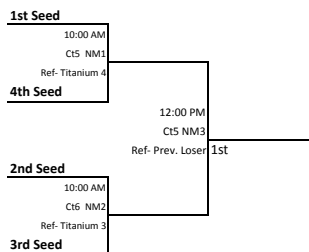

Pool A Ct 1	Pool B Ct 2	Pool C Ct 3	Pool D Ct 4	Pool E Ct 5	Pool F Ct 6
1. DF GR16 Riets.	1. TVO 16 Tim	1. Melite 16 Ruby	1. CMVC 16	1. Down Rvr 16 Bk	1. Club Fusion 16
2. MIElite 16 Bk	2. Farout 16 Gold	2. GTAVC 16G	2. MIElite 16 White	2. MVA 16 deGroot	2. MVA 16 Sears
3. Hangtime 16 Red	3. ISO 16 Bk	3. MIElite 16 Red	3. GTAVC 16K	3. Hangtime 16 Select	3. Hangtime 16 Ryl
4. Carpe Diem 16L	4. HVVC 15 White	4. Farout 16 Daisy	4. ISO 16 Red	4. Down Rvr 16 Orange	4. DF GR16 Morse

Challenge Matches				New Seed			
Time	Ct #	Team	vs	Team	Ref	Winner	Loser
8:00 AM	1	1st pool A	vs	2nd pool E	3rd pool C	Gold 1	Silver 4
8:00 AM	2	1st pool B	vs	2nd pool F	3rd pool D	Gold 2	Silver 3
8:00 AM	3	1st pool C	vs	1st pool F	3rd pool A	Gold 3	Silver 2
8:00 AM	4	1st pool D	vs	1st pool E	3rd pool B	Gold 4	Silver 1
9:00 AM	1	2nd pool D	vs	3rd pool C	Prev. Loser	Bronze 1	Copper 4
9:00 AM	2	2nd pool C	vs	3rd pool D	Prev. Loser	Bronze 2	Copper 3
9:00 AM	3	2nd pool B	vs	3rd pool A	Prev. Loser	Bronze 3	Copper 2
9:00 AM	4	2nd pool A	vs	3rd pool B	Prev. Loser	Bronze 4	Copper 1
8:00 AM	5	3rd pool E	vs	4th pool A	4th pool C	Nickel 1	Titanium 3
8:00 AM	6	3rd pool F	vs	4th pool B	4th pool D	Nickel 2	Titanium 4
9:00 AM	5	4th pool F	vs	4th pool C	Prev. Loser	Nickel 3	Titanium 2
9:00 AM	6	4th pool E	vs	4th pool D	Prev. Loser	Nickel 4	Titanium 1

Round 3

Sunday

Gold Bracket

Silver Bracket

Bronze Bracket

Copper Bracket

Nickel Bracket

Titanium Bracket

A solid box around your team indicates you provide the work crew for the previous match.

17's Division

9 Teams

Saturday 2:30 pm start time@ Carpe Diem Volleyball 1010 Front Ave NW, Grand Rapids, MI 49504