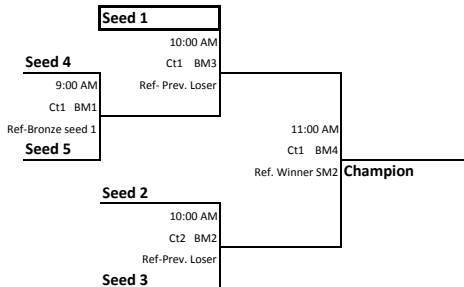

Sunday

Round 3

Gold Bracket @ ISO

Silver Bracket @ ISO

Bronze Bracket @ Carpe Diem

Copper Bracket @ Carpe Diem

A solid box around your team indicates you provide the work crew for the previous match.

14's Division

40 Teams

Saturday 8:00 am or 2:30 pm start time@ MVP Fieldhouse 5449 28th Street Ct, Grand Rapids, MI 49546

Two Divisions: Red Division has 24 Teams, Blue Division has 16 Teams

Red Division

Round 1
8:00 AM