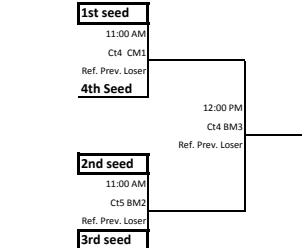

Round 3

Sunday

Gold Bracket

Silver Bracket

Bronze Bracket

Copper Bracket

A solid box around your team indicates you provide the work crew for the previous match.

14's Division

Saturday 2:30 pm start time@ MVP Fieldhouse 5449 28th Street Ct, Grand Rapids, MI 49546

Blue Division

MVP Field House			
Pool A Ct2	Pool B Ct3	Pool C Ct4	Pool D Ct5
1. MIElite 14 Ruby	1. MIElite 14 Pearl	1. Farout 14 Blue	1. Acer 14-1
2. Farout 14 Trq	2. Sisu 14 Crushers	2. MVA 14 kulak	2. MVA 13 Kulfan
3. MIElite 14 Gray	3. DF GR14 Bulthuis	3. Shoreline Magic14	3. TVO 14 Dana
4. MVA 13 Scanlon	4. MVA 13 Bethe	4. MIElite 14 White	4. Sisu 14 Lightning