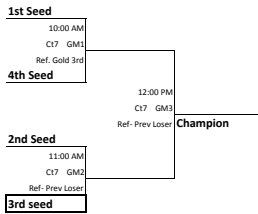

15's Division

28 Teams

Saturday 2:30 pm start time @ Elite Sports Center - Warren, 6881 Chicago Road, Warren, MI 48092 (586) 264-3101

Round 1

Play Schedule	Time
1 vs 3	2:30 PM
2 vs 4	3:30 PM
1 vs 4	4:30 PM
2 vs 3	5:30 PM
3 vs 4	6:30 PM
1 vs 2	7:30 PM

Sunday @ Elite Sports Center

Round 2

Challenge Matches

Time	Ct #	Team	vs	Team	Ref	Winner	Loser
8:00 AM	7	1st pool A	vs	2nd pool G	1st pool F	Gold 1	Silver 4
8:00 AM	8	1st pool D	vs	1st pool E	1st pool G	Gold 4	Silver 1
9:00 AM	7	1st pool B	vs	1st pool G	prev. loser	Gold 2	Silver 3
9:00 AM	8	1st pool C	vs	1st pool F	prev. loser	Gold 3	Silver 2
1:00 PM	1	2nd pool F	vs	3rd pool B	prev. loser	Bronze 1	Copper 3
1:00 PM	2	2nd pool E	vs	3rd pool A	prev. loser	Bronze 2	Copper 4
1:00 PM	3	2nd pool D	vs	2nd pool A	prev. loser	Bronze 3	Copper 2
1:00 PM	4	2nd pool C	vs	2nd pool B	prev. loser	Bronze 4	Copper 1
1:00 PM	5	3rd pool C	vs	4th pool E	prev. loser	Nickel 1	Titanium 4
1:00 PM	6	3rd pool D	vs	4th pool F	prev. loser	Nickel 2	Titanium 3
1:00 PM	7	3rd pool E	vs	4th pool G	prev. loser	Nickel 3	Titanium 2
1:00 PM	8	3rd pool F	vs	3rd pool G	prev. loser	Nickel 4	Titanium 1

Time	Ct #	Team	vs	Team	Ref
8:00 AM	9	4th pool D	vs	4th pool A	4th pool B
9:00 AM	9	4th pool C	vs	4th pool B	prev. loser
10:00 AM	9	winner	vs	winner	prev. loser
11:00 AM	9	loser	vs	loser	prev. loser

Losing teams

Winning teams

A solid box around your team indicates you provide the work crew for the previous match.

Round 3

Sunday

Gold Bracket