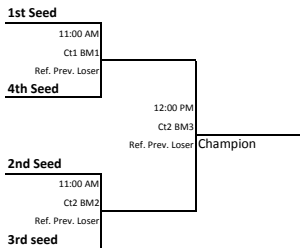

Round 3

Sunday

Gold Bracket

Silver Bracket

Bronze Bracket

Copper Bracket

A solid box around your team indicates you provide the work crew for the previous match.

14's Division

Saturday 2:30 pm start time@ MVP Fieldhouse 5449 28th Street Ct, Grand Rapids, MI 49546

Blue Division

MVP Field House			
Pool A Ct2	Pool B Ct3	Pool C Ct4	Pool D Ct5
1. MIElite 14 Ruby	1. MIElite 14 Pearl	1. Farout 14 Blue	1. Acer 14-1
2. Farout 14 Trq	2. Sisu 14 Crushers	2. MVA 14 kulak	2. MVA 13 Kulfan
3. MIElite 14 Gray	3. DF GR14 Bulthuis	3. Shoreline Magic14	3. TVO 14 Dana
4. MVA 13 Scanlon	4. MVA 13 Bethe	4. MIElite 14 White	4. Sisu 14 Lightning