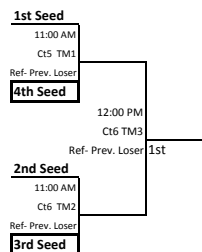

Round 3

Sunday

Gold Bracket

Silver Bracket

Bronze Bracket

Copper Bracket

Nickel Bracket

Titanium Bracket

A solid box around your team indicates you provide the work crew for the previous match.

17's Division

9 Teams

Saturday 2:30 pm start time@ Carpe Diem Volleyball 1010 Front Ave NW, Grand Rapids, MI 49504