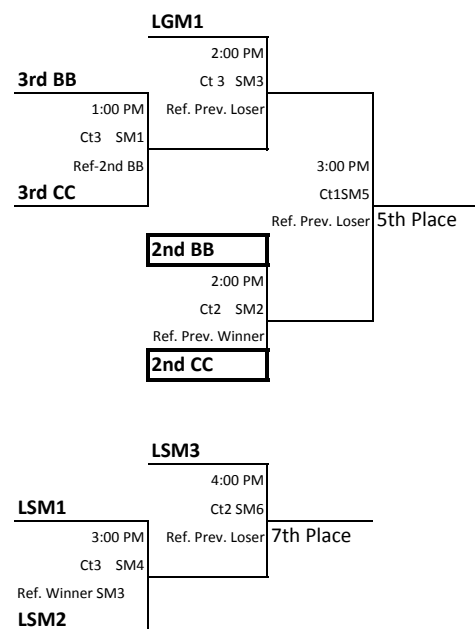

Silver Bracket

* Note- All teams ref or play each match.

A solid box around your team indicates you provide the work crew for the previous match