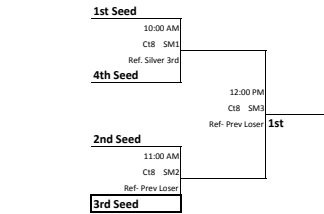

Silver Bracket