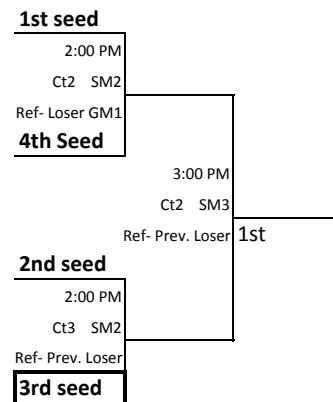

Silver Bracket

* Two teams not playing @ 1:00 pm and 2:00 pm will provide work crew for 3 courts.