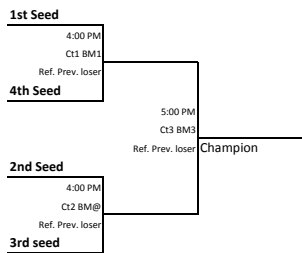

Saturday 2:30 pm start time@ MVP Fieldhouse 5449 28th Street Ct, Grand Rapids, MI 49546

Blue Division

MVP Field House			
Pool A Ct2	Pool B Ct3	Pool C Ct4	Pool D Ct5
1. MIElite 14 Ruby	1. MIElite 14 Pearl	1. Farout 14 Blue	1. Acer 14-1
2. Farout 14 Trq	2. Sisu 14 Crushers	2. MVA 14 kulak	2. MVA 13 Kulfan
3. MIElite 14 Gray	3. DF GR14 Bulthuis	3. Shoreline Magic14	3. TVO 14 Dana
4. MVA 13 Scanlon	4. MVA 13 Bethe	4. MIElite 14 White	4. Sisu 14 Lightning

Round 3

Sunday

Gold Bracket

Silver Bracket

Bronze Bracket

Copper Bracket

A solid box around your team indicates you provide the work crew for the previous match.

15's Division

28 Teams

Saturday 2:30 pm start time @ Elite Sports Center - Warren, 6881 Chicago Road, Warren, MI 48092 (586) 264-3101

Round 1

Pool A Ct1	Pool B Ct2	Pool C Ct3	Pool D Ct4	Pool E Ct5	Pool F Ct6	Pool G Ct7
1. QEV 15	1. MVA 15 Peuler	1. Carpe Diem 15R	1. Supernova 15 Red	1. DF GR15 Vroeg	1. MVA 15 Duntlap	1. MIElite 15 Onyx
2. MVA 15 Zwart	2. MIElite 15 Ruby	2. Down Rvr 15 Bk	2. Farout 15 Lime	2. ISO 15 Red	2. MIElite 15 Black	2. MVA 15 Wilson
3. 212 Yellow 15	3. DF GR 15 Blcq	3. MIElite 15 Yellow	3. Carpe Diem 15L	3. Farout 15 Evergreen	3. TVO 15 Early	3. MIElite 15 Orange
4. MIElite 15 Gray	4. Shoreline Magic 15	4. IEVC 15 Bk	4. MIElite 15 Blue	4. MIElite 15 Red	4. MIElite 15 White	4. TVO Megan