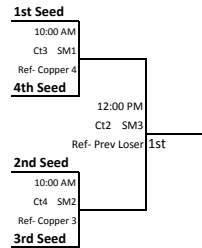

Pool A Ct 1	Pool B Ct 2	Pool C Ct 3	Pool D Ct 4	Pool E Ct 5	Pool F Ct 6
1. DF GR16 Riets.	1. TVO 16 Tim	1. Melite 16 Ruby	1. CMVC 16	1. Down Rvr 16 Bk	1. Club Fusion 16
2. MIElite 16 Bk	2. Farout 16 Gold	2. GTAVC 16G	2. MIElite 16 White	2. MVA 16 deGroot	2. MVA 16 Sears
3. Hangtime 16 Red	3. ISO 16 Bk	3. MIElite 16 Red	3. GTAVC 16K	3. Hangtime 16 Select	3. Hangtime 16 Ryl
4. Carpe Diem 16L	4. HVVC 15 White	4. Farout 16 Daisy	4. ISO 16 Red	4. Down Rvr 16 Orange	4. DF GR16 Morse

Challenge Matches				New Seed			
Time	Ct #	Team	vs	Team	Ref	Winner	Loser
8:00 AM	1	1st pool A	vs	2nd pool E	3rd pool C	Gold 1	Silver 4
8:00 AM	2	1st pool B	vs	2nd pool F	3rd pool D	Gold 2	Silver 3
8:00 AM	3	1st pool C	vs	1st pool F	3rd pool A	Gold 3	Silver 2
8:00 AM	4	1st pool D	vs	1st pool E	3rd pool B	Gold 4	Silver 1
9:00 AM	1	2nd pool D	vs	3rd pool C	Prev. Loser	Bronze 1	Copper 4
9:00 AM	2	2nd pool C	vs	3rd pool D	Prev. Loser	Bronze 2	Copper 3
9:00 AM	3	2nd pool B	vs	3rd pool A	Prev. Loser	Bronze 3	Copper 2
9:00 AM	4	2nd pool A	vs	3rd pool B	Prev. Loser	Bronze 4	Copper 1
8:00 AM	5	3rd pool E	vs	4th pool A	4th pool C	Nickel 1	Titanium 3
8:00 AM	6	3rd pool F	vs	4th pool B	4th pool D	Nickel 2	Titanium 4
9:00 AM	5	4th pool F	vs	4th pool C	Prev. Loser	Nickel 3	Titanium 2
9:00 AM	6	4th pool E	vs	4th pool D	Prev. Loser	Nickel 4	Titanium 1

Round 3

Sunday

Gold Bracket

Silver Bracket

Bronze Bracket

Copper Bracket

Nickel Bracket

Titanium Bracket