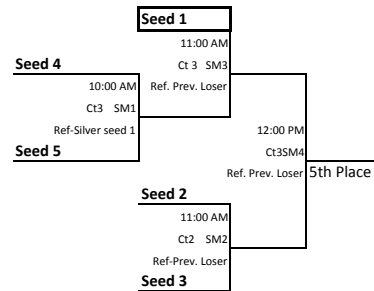

Challenge Matches @ Carpe Diem

Time	Ct #	Team	vs	Team	Ref	Winner	Loser
8:00 AM	1	3rd pool A	vs	4th pool E	3rd pool D	Bronze 4	Copper 2
8:00 AM	2	3rd pool B	vs	4th pool A	4th pool D	Bronze 5	Copper 1
8:00 AM	3	3rd pool C	vs	4th pool B	4th pool C	Bronze 1	Copper 5
9:00 AM	2	3rd pool D	vs	4th pool C	Prev. Loser	Bronze 2	Copper 4
9:00 AM	3	3rd pool E	vs	4th pool D	Prev. Loser	Bronze 3	Copper 3

Sunday

Round 3

Gold Bracket @ ISO

Silver Bracket @ ISO

Bronze Bracket @ Carpe Diem

Copper Bracket @ Carpe Diem

A solid box around your team indicates you provide the work crew for the previous match.

14's Division

40 Teams

Saturday 8:00 am or 2:30 pm start time@ MVP Fieldhouse 5449 28th Street Ct, Grand Rapids, MI 49546

Two Divisions: Red Division has 24 Teams, Blue Division has 16 Teams

Red Division

Round 1
8:00 AM