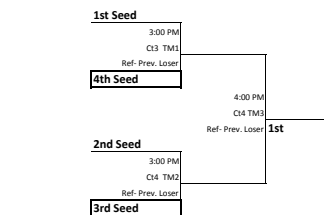

Titanium Bracket

A solid box around your team indicates you provide the work crew for the previous match.