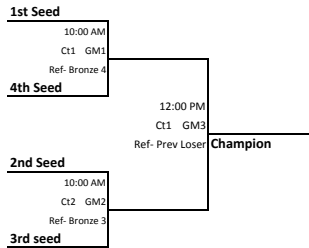

Pool A Ct 1	Pool B Ct 2	Pool C Ct 3	Pool D Ct 4	Pool E Ct 5	Pool F Ct 6
1. DF GR16 Riets.	1. TVO 16 Tim	1. Melite 16 Ruby	1. CMVC 16	1. Down Rvr 16 Bk	1. Club Fusion 16
2. MIElite 16 Bk	2. Farout 16 Gold	2. GTAVC 16G	2. MIElite 16 White	2. MVA 16 deGroot	2. MVA 16 Sears
3. Hangtime 16 Red	3. ISO 16 Bk	3. MIElite 16 Red	3. GTAVC 16K	3. Hangtime 16 Select	3. Hangtime 16 Ryl
4. Carpe Diem 16L	4. HVVC 15 White	4. Farout 16 Daisy	4. ISO 16 Red	4. Down Rvr 16 Orange	4. DF GR16 Morse

Play Schedule	Time
1 vs 3	4 refs 8:00 AM
2 vs 4	3 refs 9:00 AM
1 vs 4	2 refs 10:00 AM
2 vs 3	1 refs 11:00 AM
3 vs 4	2 refs 12:00 PM
1 vs 2	4 refs 1:00 PM

Sunday 8:00 am start time@ Elite Sports Center

Round 2

Challenge Matches				New Seed			
Time	Ct #	Team	vs	Team	Ref	Winner	Loser
8:00 AM	1	1st pool A	vs	2nd pool E	3rd pool C	Gold 1	Silver 4
8:00 AM	2	1st pool B	vs	2nd pool F	3rd pool D	Gold 2	Silver 3
8:00 AM	3	1st pool C	vs	1st pool F	3rd pool A	Gold 3	Silver 2
8:00 AM	4	1st pool D	vs	1st pool E	3rd pool B	Gold 4	Silver 1
9:00 AM	1	2nd pool D	vs	3rd pool C	Prev. Loser	Bronze 1	Copper 4
9:00 AM	2	2nd pool C	vs	3rd pool D	Prev. Loser	Bronze 2	Copper 3
9:00 AM	3	2nd pool B	vs	3rd pool A	Prev. Loser	Bronze 3	Copper 2
9:00 AM	4	2nd pool A	vs	3rd pool B	Prev. Loser	Bronze 4	Copper 1
8:00 AM	5	3rd pool E	vs	4th pool A	4th pool C	Nickel 1	Titanium 3
8:00 AM	6	3rd pool F	vs	4th pool B	4th pool D	Nickel 2	Titanium 4
9:00 AM	5	4th pool F	vs	4th pool C	Prev. Loser	Nickel 3	Titanium 2
9:00 AM	6	4th pool E	vs	4th pool D	Prev. Loser	Nickel 4	Titanium 1

Round 3

Sunday

Gold Bracket