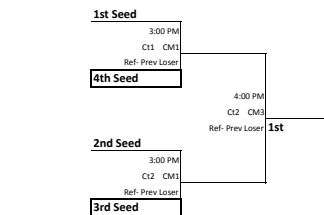

Copper Bracket